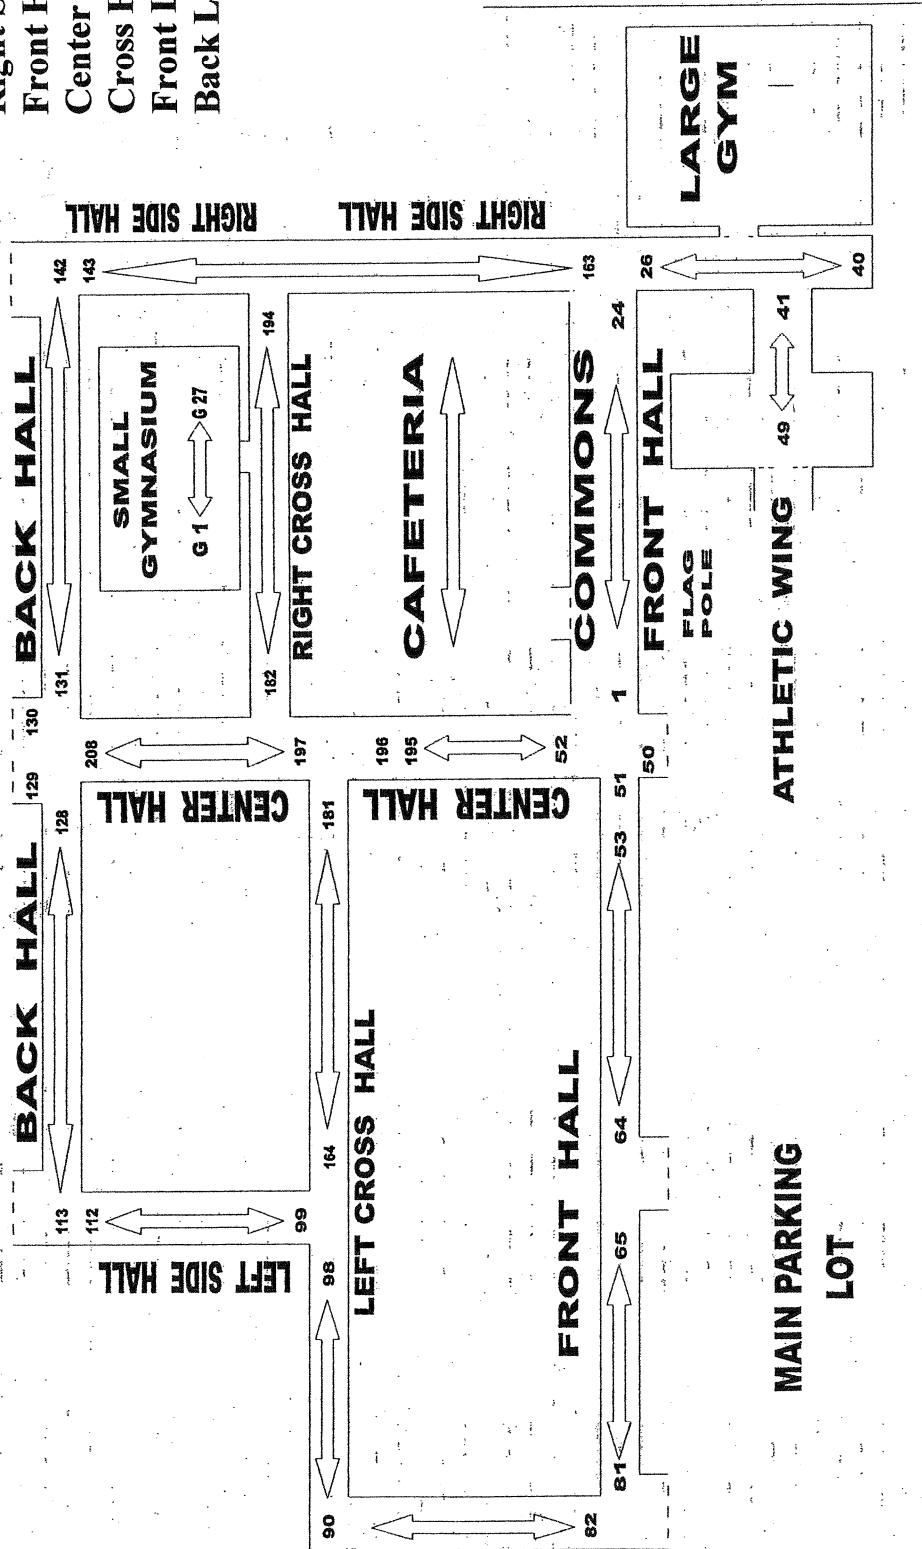

# Craft Booth Locator Map

## NORTH PARKING LOT

Location    Name    Wall Stripe

- Back Hall = Respect Ave.    - purple
- Right Side = Spirit Way    - red
- Front Hall = Eagle Pride Rd. - black
- Center Hall = Main Street    - yellow
- Cross Hall = Unity Lane    - blue
- Front Left = Inspiration Ave - green
- Back Left = Responsibility Ct - orange